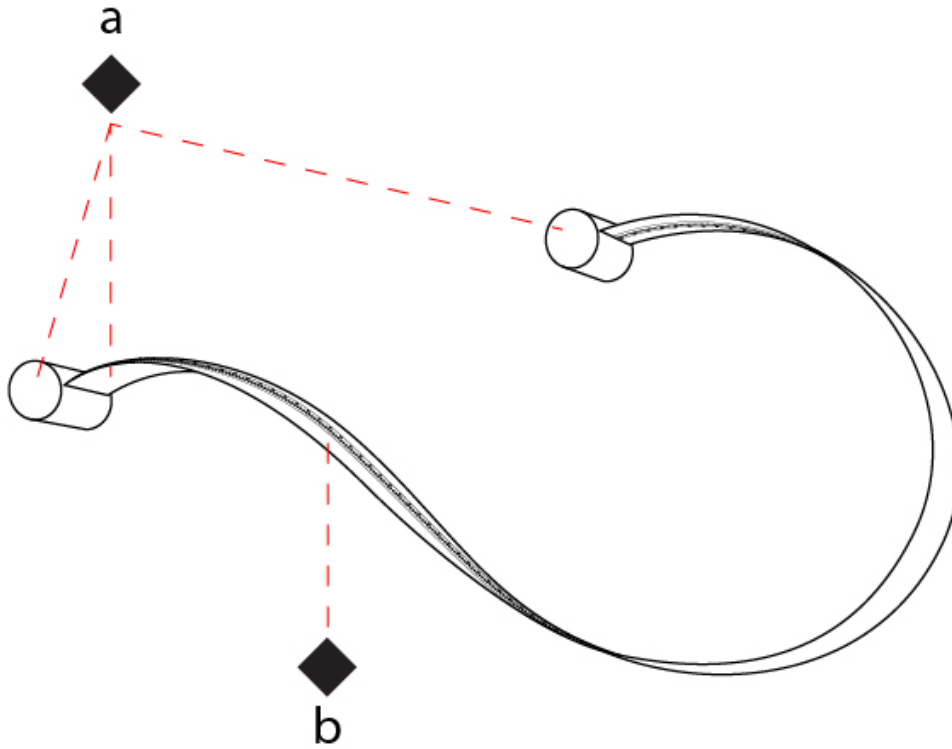

D32015-

PROJECT
TYPE
SPECIFIER
QUANTITY
DATE

D