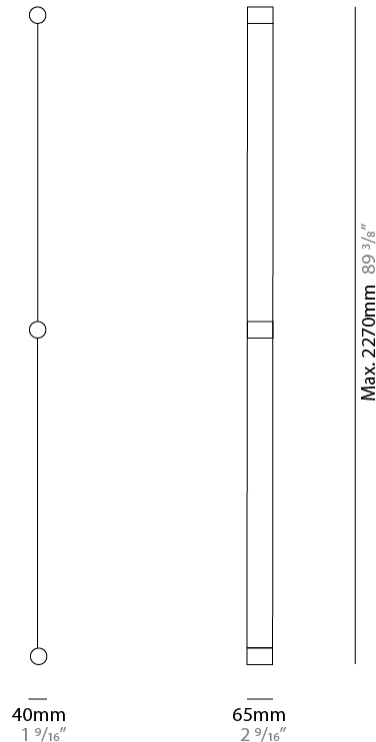

FORMALA SURFACE

D32013-

base number   Finish
Options

PROJECT
TYPE
SPECIFIER
QUANTITY
DATE

1. To build a product code in our configurator select the specify button on the base model # product page
2. To build a manual product code on this datasheet choose from the options listed below in blue font and add the suffix to the base model #

GENERAL

Series: Formala
Brand: Cini & Nils
Division: Design
Mounting Type: Surface
Mounting Location: Wall
Subcategory: Wall Effect

PHYSICAL

Shape: Curves
Length (mm): 2270
Length (in): 89 ³/₈
Width (mm): 40
Width (in): 1 ⁹/₁₆
Extension (mm): 65
Extension (in): 2 ⁹/₁₆
Light Distribution: Indirect
Fixture Finish: SSB / SSW
Fixture Material: Steel / Technopolymers

ELECTRICAL

Lamp Type: LED
Total Output Wattage (W): 48
Dimming: Non-Dimming / Phase Dimming (120Vac only) / 0-10V Dimming
Driver Included: No
Driver Location: Remote
Driver Type: Constant Voltage - 120 / 277Vac
Driver Class: Class 2
Input Voltage (V): 120 - 277
Output Voltage (V): 24

LED

Number of LEDs: 2 Strips
Color Temperature (°K): 2700
Nominal Lumen (lm): 2x2200
CRI: >80 CRI
Lamp Life (hrs): 50000

OPTICAL

RATINGS AND CERTIFICATIONS

Certified By: Certified for North American Standards
IP rating: IP20