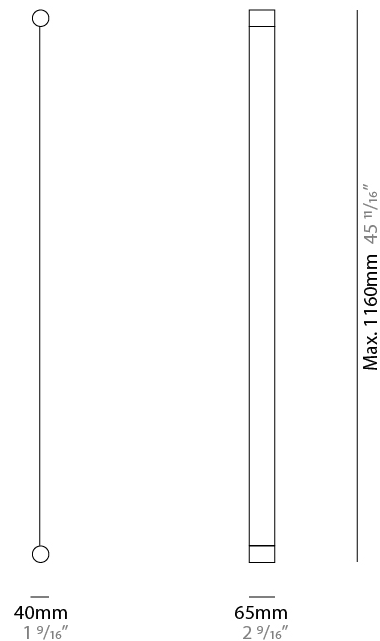

PROJECT
TYPE
SPECIFIER
QUANTITY
DATE

FORMALA SURFACE

D32012-

base number   Finish
Options

1. To build a product code in our configurator select the specify button on the base model # product page
2. To build a manual product code on this datasheet choose from the options listed below in blue font and add the suffix to the base model #

GENERAL

Series: Formala
Brand: Cini & Nils
Division: Design
Mounting Type: Surface
Mounting Location: Wall
Subcategory: Wall Effect

PHYSICAL

Shape: Curves
Length (mm): 1160
Length (in): 45 ¹¹/₁₆
Width (mm): 40
Width (in): 1 ⁹/₁₆
Extension (mm): 65
Extension (in): 2 ⁹/₁₆
Light Distribution: Indirect
Fixture Finish: SSB / SSW
Fixture Material: Steel / Technopolymers

ELECTRICAL

Lamp Type: LED
Total Output Wattage (W): 24
Dimming: Non-Dimming / Phase Dimming (120Vac only) / 0-10V Dimming
Driver Included: No
Driver Location: Remote
Driver Type: Constant Voltage - 120 / 277Vac
Driver Class: Class 2
Input Voltage (V): 120 - 277
Output Voltage (V): 24

LED

Number of LEDs: 1 Strip
Color Temperature (°K): 2700
Nominal Lumen (lm): 2200
CRI: >80 CRI
Lamp Life (hrs): 50000

OPTICAL

RATINGS AND CERTIFICATIONS

Certified By: Certified for North American Standards
IP rating: IP20